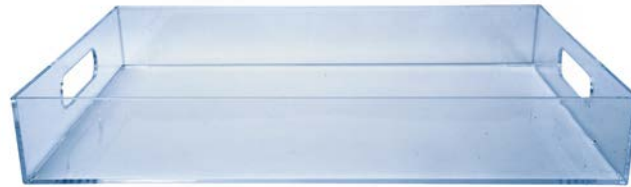

2021-2022

**Item# EW64000**  
**10" Acrylic Serving Bowl**  
Case Pack: 6

**Item# EW64001**  
**5.5" Acrylic Salad Bowl**  
Case Pack: 12

**Item# EW64002**  
**Fork & Spoon Serving Set**  
Pack: 24

**Item# EW64003**  
**7"x7" Acrylic**  
**Napkin Holder Case**  
Pack: 12