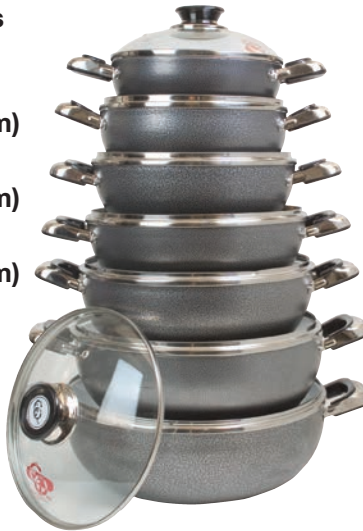

Non-Stick Speckled Aluminum Cookware w/Tempered Glass Lids & Steam Holes

Belly Shaped Cooking Pots (Case Pack: 8)

Item# 9320 1.5 Quart (20cm)	Item# 9328 5.5 Quart (28cm)
Item# 9322 2.5 Quart (22cm)	Item# 9330 6.5 Quart (30cm)
Item# 9324 3.5 Quart (24cm)	Item# 9332 7.5 Quart (32cm)
Item# 9326 4.5 Quart (26cm)